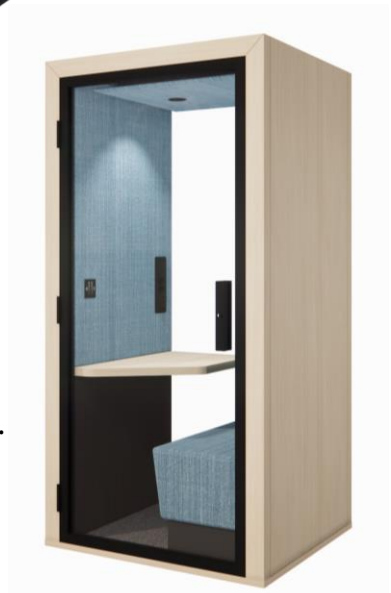

TECHNICAL SHEET

‘SOLO,

1.

.2

3.

.4

5.

display Blabla-Cube

- 1 - (Flex) S2 . E2 . I3 . A2417 and A2420
- 2 - (Desk) S1 . E3 . I3 . A2409 and A2414
- 3 - (Flex) S3 . E1 . I1 . A2413
- 4 - S2 E2 . I2 . A2415
- 5 - (Desk) S3 . E3 . I3 . B2425

blabla solo

QUICK ASSEMBLY

2 people

30 mins**

DIMENSIONS

Exterior dimensions	100 x 107 x 217 cm
Interior dimensions	91 x 93 x 209 cm / Height: 200 cm
Weight	250 kg - 270 kg*
Surface area	1.07 m ²
Tablet dimensions	32 x 88 cm
Desk dimensions *	47 x 88 cm
Tablet height	103 cm
Desk height *	73 cm
Door dimensions	90 x 204 cm - 8 mm cushioned Silence
Rear window dimensions	91 x 210 cm - 8 mm cushioned Silence
Bench dimensions*	87 x 50 x 85 cm (seated height: 45cm)

MATERIALS

Outside covering	Compressed wood
Inside coating	100% PES fabric
Structure	Solid wood frame FSC
Floor covering	100% Polyester carpet

TECHNICAL DETAILS

Lighting	1 LED Spot 800 lm
Ventilation	Acoustic 13 dB - Flow 280 m ³ /h
Connectivity	2 PC 220v / 1 USB-A, 1 USB-C, 1 RJ45Touch switch for ventilation and lighting
Power use	0.012 kWh
Warranty	3 years: Structure - 2 years: Equipment
Air change time	40 seconds